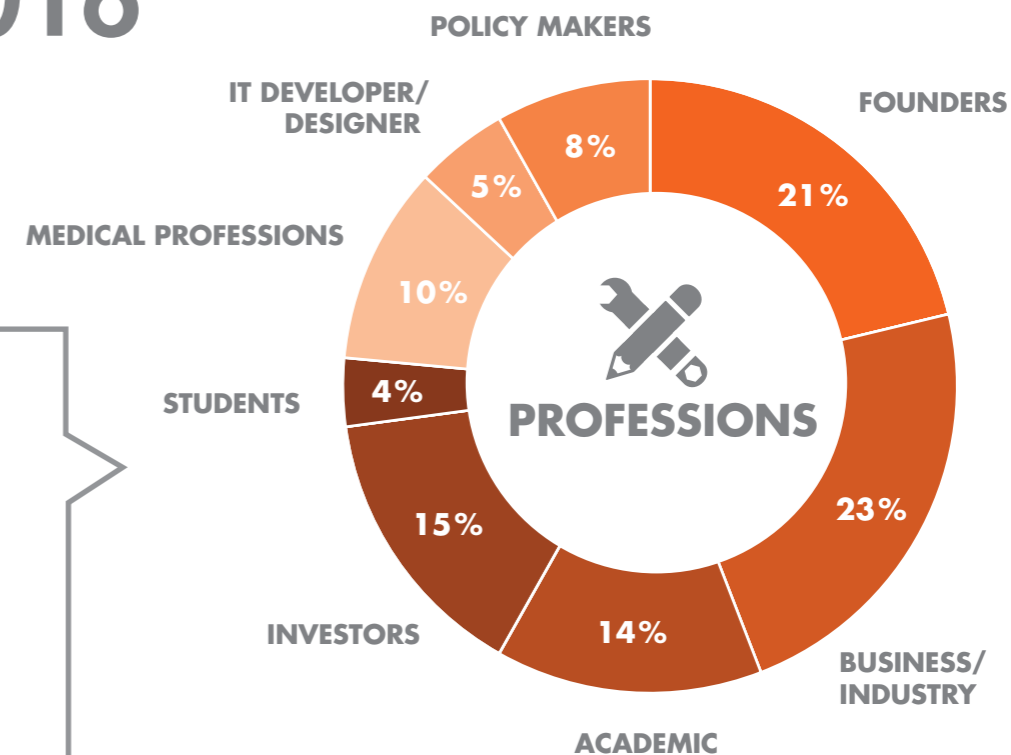

CHARITÉ ENTREPRENEURSHIP SUMMIT 2016

MAY 26-27

PARTICIPANTS:
(CA. 14% MORE THAN 2015)

EVALUATION OF SUMMIT 2016