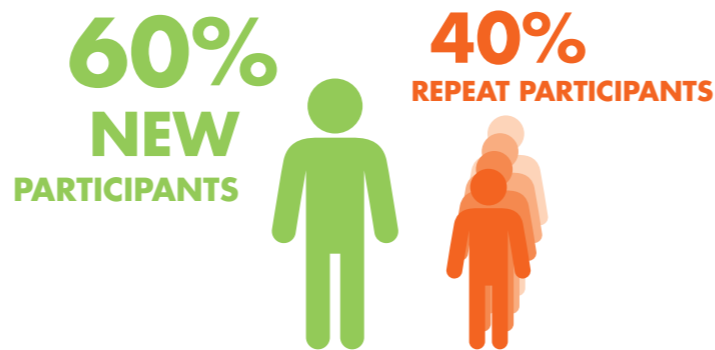

CHARITÉ ENTREPRENEURSHIP SUMMIT 2016

MAY 26-27

PARTICIPANTS:
(CA. 14% MORE THAN 2015)

EVALUATION OF SUMMIT 2016